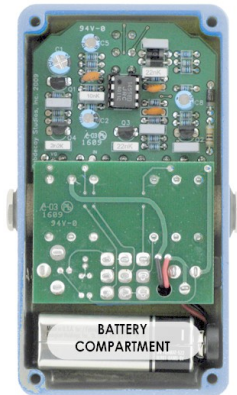

Specifications:

Input impedance: 1M
Output Impedance: less than 50K depending on volume setting.
True Bypass.

Operation and Care:

Keep away from extreme heat, cold and moisture.
Use only a dry towel to clean.
No user serviceable parts.
Contact Subdecay Studios, Inc. for repair or maintenance.

SUBDECAY

Subdecay Studios ©2009

subdecay.com

support@subdecay.com

503 538 3632 M-F 9AM-6PM PST